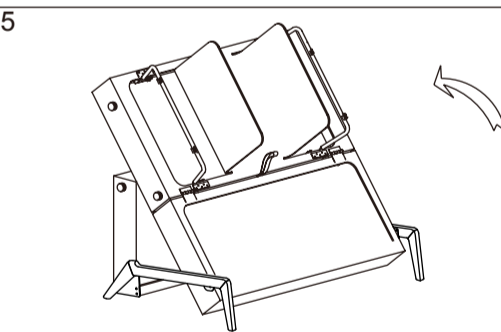

CUBED WITH WOOD LEG 90

2.54CM=1 US INCH

CUBED WITH WOOD LEG 140

2.54CM=1 US INCH

CUBED WITH WOOD LEG 160

2.54CM=1 US INCH

1

2

3

③ X4

4

⑥ X2

5

6

①X4 

069709
CUBED WITH WOOD LEG

7

②X2 

SENGETØJSMAGASIN - BETTKASTEN -
BEDDINGBOX - COFFRE DE LITERIE

SOVE - SCHLAFEN - SLEEP - DORMIR

SIDDE - SITZEN - SIT - ASSISE